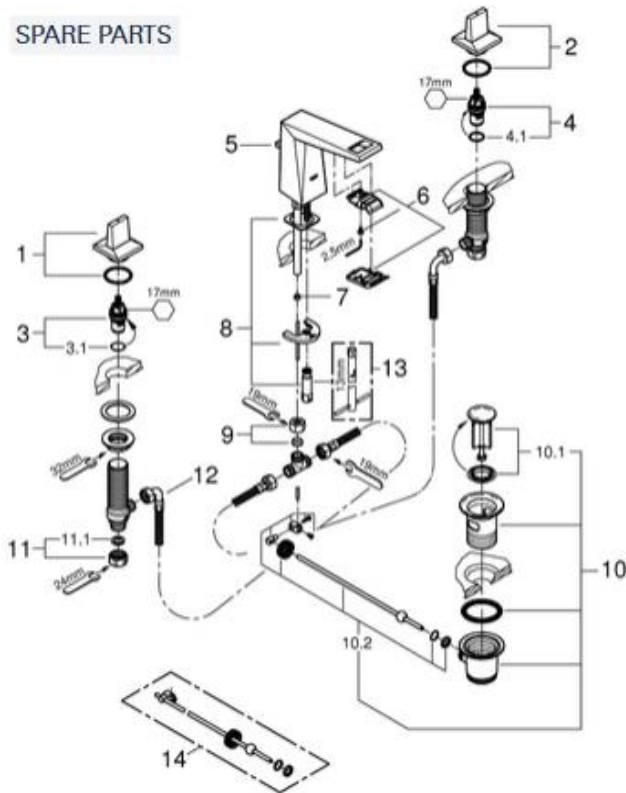

PROJECT		REF		REV	ITEM CODE	
LOCATION		DATE			PAGE	

SANITARY WARE SPECIFICATION SHEET

Item Descriptions	GROHE (Germany) "Allure Brilliant" Three-hole chrome plated basin mixer 1/2" S- Size
Dimensions	L96 x W50 x H141 mm
Model	20342000
Finish	Chrome Plated
Country of origin	Germany
Manufacturer	GROHE Limited
Supplier	Acme Sanitary Ware Co. Ltd Mr. Eric Wong/ Mr. Don Yuen
Contact Tel/Fax	(852) 2388-7171 / (852) 2710-8012
E-mail	acme@acmesanitary.com.hk
Website	www.acmesanitary.com.hk

SPARE PARTS

Pos.-nr.	Prod. description	Order-nr.
1	Allure Brilliant handle red	48129000
2	Allure Brilliant handle blue	48130000
3	Ceramic headpart, 1/2"	45882000
3.1	O-ring Ø 18.2 x Ø 1.7	0392400M
4	Ceramic headpart, 1/2"	45883000
4.1	O-ring Ø 18.2 x Ø 1.7	0392400M
5	Pop-up rod	46787000
6	Race	46794000
7	Flow limiter	48160000
8	Shank fastening assembly	46671000
9	Compression union 3/8"	12914000
10	Waste set 1 1/4"	28910000
10.1	Plug for waste set 1 1/4"	07182000
10.2	Eccentric rod	07052000
11	Coupling nut 1/2"	1290100M
11.1	Fibre seal Ø 18,5 x Ø 12 x 2	0138900M
12	Flexible connection hose	45704000
13	Mounting wrench	19017000*
14	Ball rod	07341000*